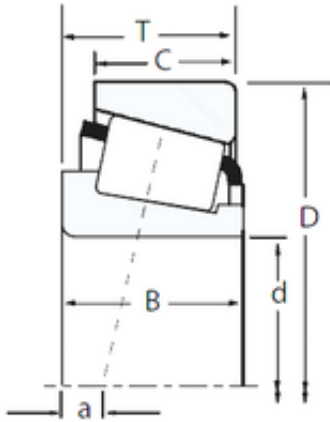

ISO BEARING-SINGAPORE (PTE)LTD.

254 mm x 368,3 mm x 58,738 mm Timken
EE134100/134145 tapered roller bearings

Bearing No. EE134100/134145

Size	254x368.3x58.738 mm
Bore Diameter	254 mm
Outer Diameter	368,3 mm
Width	58,738 mm
d	254 mm
D	368,3 mm
T	58,738 mm
B	58,738 mm
C	42,862 mm
R	6,4 mm
r	6,4 mm

EE134100/134145 Bearing 2D drawings and 3D CAD models