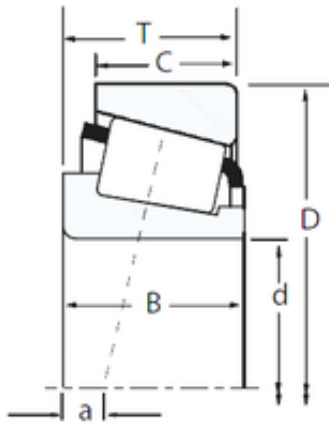

ISO BEARING-SINGAPORE (PTE)LTD.

76,2 mm x 139,992 mm x 33,338 mm Timken
47680/47621 tapered roller bearings

Bearing No. 47680/47621

Size	76.2x139.992x36.512 mm
Bore Diameter	76,2 mm
Outer Diameter	139,992 mm
Width	36,512 mm
d	76,2 mm
D	139,992 mm
T	36,512 mm
B	33,338 mm
C	29,37 mm
R	0,8 mm
r	3,3 mm

47680/47621 Bearing 2D drawings and 3D CAD models