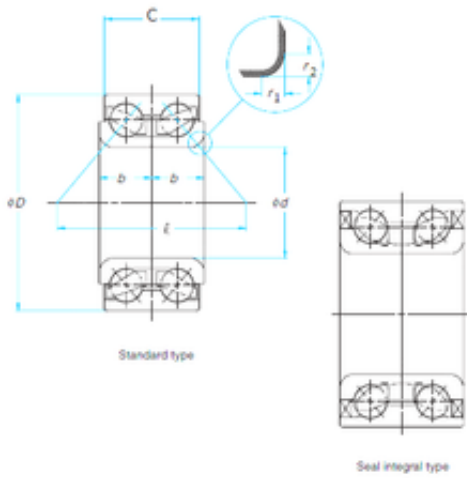

ISO BEARING-SINGAPORE (PTE)LTD.

48 mm x 89 mm x 44 mm Timken 510059
angular contact ball bearings

Bearing No. 510059

Size	48x89x44 mm
Bore Diameter	48 mm
Outer Diameter	89 mm
Width	44 mm
d	48 mm
D	89 mm
B	44 mm
C	42 mm

510059 Bearing 2D drawings and 3D CAD models