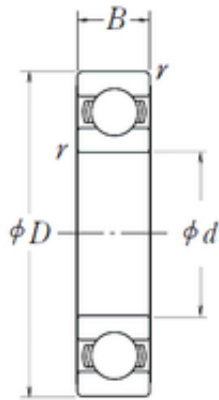

ISO BEARING-SINGAPORE (PTE)LTD.

20 mm x 37 mm x 9 mm NSK 6904L11DDU
deep groove ball bearings

Bearing No. 6904L11DDU

Size	20x37x9 mm
Bore Diameter	20 mm
Outer Diameter	37 mm
Width	9 mm
d	20 mm
D	37 mm
B	9 mm
C	9 mm
r min.	0,3 mm
Basic dynamic load rating (C)	6,4 kN

6904L11DDU Bearing 2D drawings and 3D CAD models