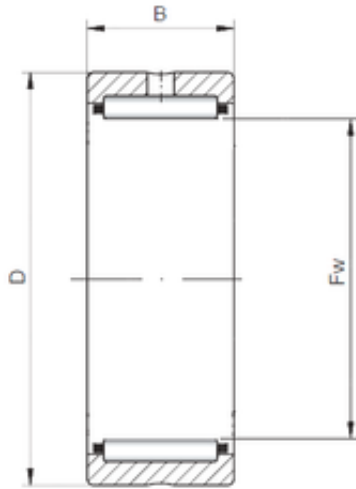

## ISO RNA4980 needle roller bearings

Bearing No. RNA4980

Size	450x540x140 mm
Bore Diameter	450 mm
Outer Diameter	540 mm
Width	140 mm
Fw	450 mm
D	540 mm
C	140 mm

RNA4980 Bearing 2D drawings and 3D CAD models