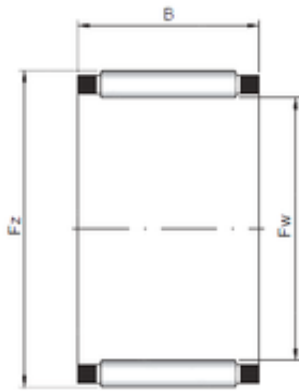

ISO BEARING-SINGAPORE (PTE)LTD.

ISO K17X23X17 needle roller bearings

Bearing No. K17X23X17

Size	17x23x17 mm
Bore Diameter	17 mm
Outer Diameter	23 mm
Width	17 mm
Fw	17 mm
Ew	23 mm
B	17 mm

K17X23X17 Bearing 2D drawings and 3D CAD models