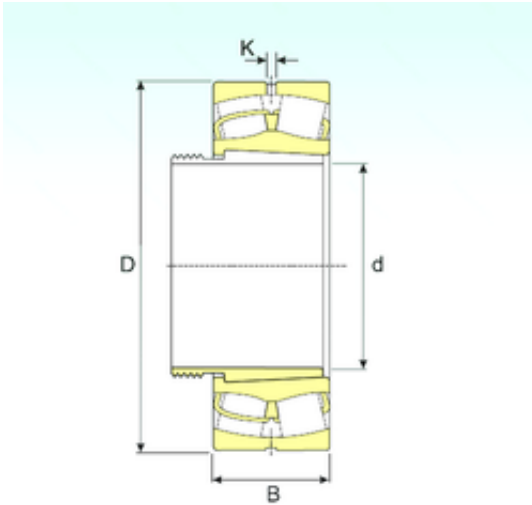

ISO BEARING-SINGAPORE (PTE)LTD.

145 mm x 320 mm x 108 mm ISB 22330
EKW33+AHX2330 spherical roller bearings

Bearing No. 22330 EKW33+AHX2330

Size	145x320x108 mm
Bore Diameter	145 mm
Outer Diameter	320 mm
Width	108 mm
d	145 mm
D	320 mm
B	108 mm
C	108 mm
K	9 mm
Weight	45,5 Kg
Basic dynamic load rating (C)	1431 kN
Basic static load rating (C0)	1725 kN
(Grease) Lubrication Speed	1530 r/min

22330 EKW33+AHX2330 Bearing 2D drawings and 3D CAD models