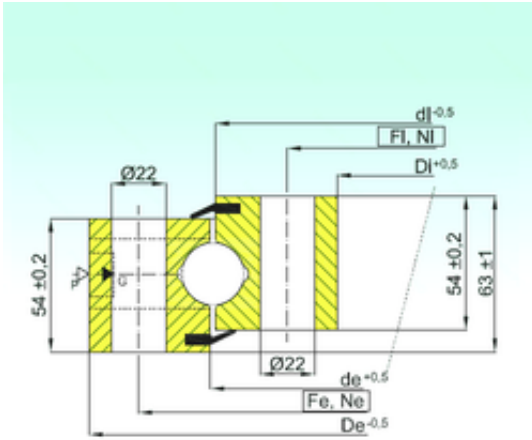

## ISB NB1.25.0855.200-1PPN thrust ball bearings

Bearing No. NB1.25.0855.200-1PPN

NB1.25.0855.200-1PPN Bearing 2D drawings and 3D CAD models

Size	755x955x63 mm
Bore Diameter	755 mm
Outer Diameter	955 mm
Width	63 mm
d	755 mm
D	955 mm
H	63 mm
de	854 mm
di	856 mm
Di	755 mm
De	955 mm
Fe	915 mm
Ne	28 mm
Fi	795 mm
Ni	28 mm