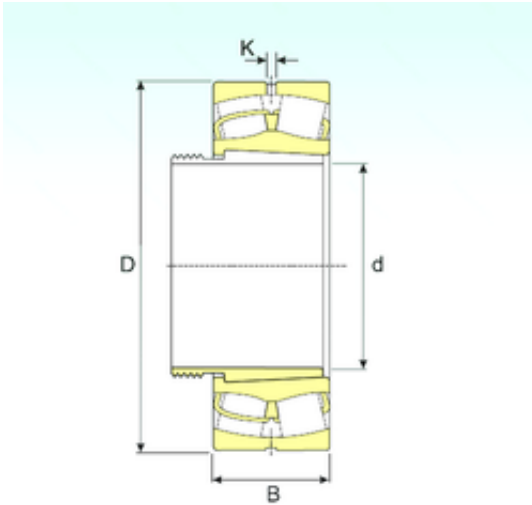

ISO BEARING-SINGAPORE (PTE)LTD.

530 mm x 1030 mm x 365 mm ISB 232/560
EKW33+AOH32/560 spherical roller bearings

Bearing No. 232/560 EKW33+AOH32/560

Size	530x1030x365 mm
Bore Diameter	530 mm
Outer Diameter	1030 mm
Width	365 mm
d	530 mm
D	1030 mm
B	365 mm
C	365 mm
K	12 mm
Weight	1500 Kg
Basic dynamic load rating (C)	9200 kN
Basic static load rating (C0)	19800 kN
(Grease) Lubrication Speed	309,6 r/min

232/560 EKW33+AOH32/560 Bearing 2D drawings and 3D CAD models