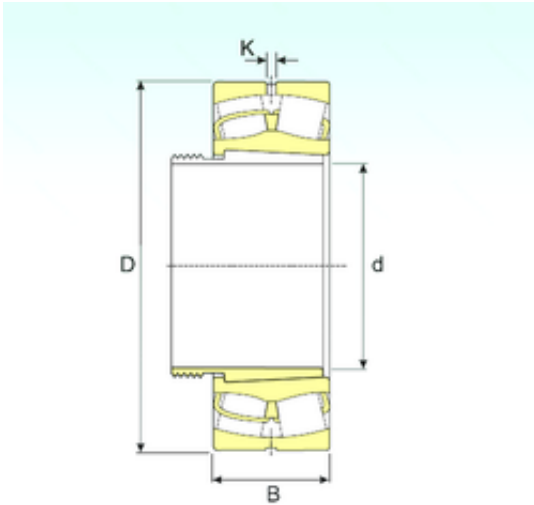

ISO BEARING-SINGAPORE (PTE)LTD.

135 mm x 250 mm x 68 mm ISB 22228
EKW33+AHX3128 spherical roller bearings

Bearing No. 22228 EKW33+AHX3128

Size	135x250x68 mm
Bore Diameter	135 mm
Outer Diameter	250 mm
Width	68 mm
d	135 mm
D	250 mm
B	68 mm
C	68 mm
K	6 mm
Weight	15 Kg
Basic dynamic load rating (C)	696 kN
Basic static load rating (C0)	882 kN
(Grease) Lubrication Speed	2448 r/min

22228 EKW33+AHX3128 Bearing 2D drawings and 3D CAD models