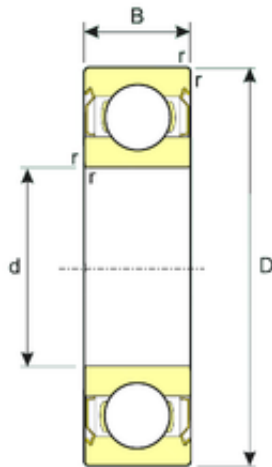

ISO BEARING-SINGAPORE (PTE)LTD.

130 mm x 230 mm x 40 mm ISB 6226-ZZ deep groove ball bearings

Bearing No. 6226-ZZ

Size	130x230x40 mm
Bore Diameter	130 mm
Outer Diameter	230 mm
Width	40 mm
d	130 mm
D	230 mm
B	40 mm
C	40 mm
Weight	5,8 Kg
Basic dynamic load rating (C)	152,9 kN
Basic static load rating (C0)	129,4 kN

6226-ZZ Bearing 2D drawings and 3D CAD models