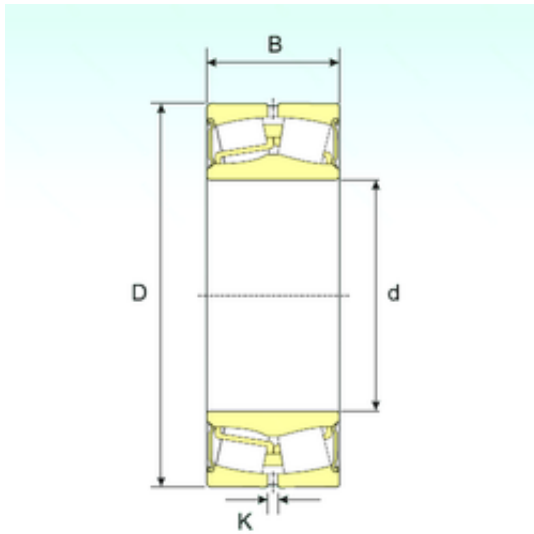

ISO BEARING-SINGAPORE (PTE)LTD.

35 mm x 72 mm x 28 mm ISB 22207-2RS
spherical roller bearings

Bearing No. 22207-2RS

Size	35x72x28 mm
Bore Diameter	35 mm
Outer Diameter	72 mm
Width	28 mm
d	35 mm
D	72 mm
B	28 mm
C	28 mm
K	2 mm
Weight	0,52 Kg
Basic dynamic load rating (C)	84,77 kN
Basic static load rating (C0)	83,3 kN

22207-2RS Bearing 2D drawings and 3D CAD models