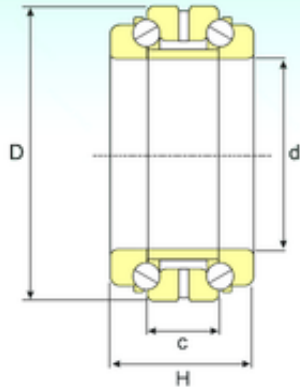

ISO BEARING-SINGAPORE (PTE)LTD.

ISB 234944 thrust ball bearings

Bearing No. 234944

234944 Bearing 2D drawings and 3D CAD models

Size	220x300x48 mm
Bore Diameter	220 mm
Outer Diameter	300 mm
Width	48 mm
d	220 mm
D	300 mm
C	48 mm
H	96 mm
Basic dynamic load rating (C)	300 kN