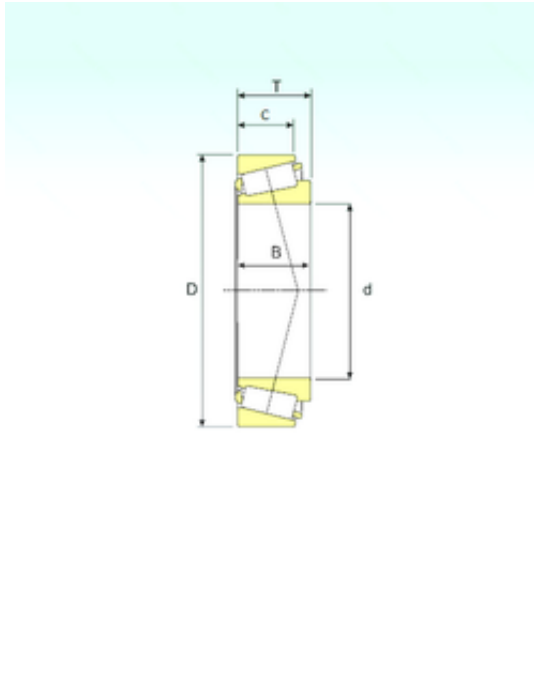

ISO BEARING-SINGAPORE (PTE)LTD.

70 mm x 150 mm x 35 mm ISB 31314 tapered roller bearings

Bearing No. 31314

| | |
|-------------------------------|--------------|
| Size | 70x150x38 mm |
| Bore Diameter | 70 mm |
| Outer Diameter | 150 mm |
| Width | 38 mm |
| d | 70 mm |
| D | 150 mm |
| T | 38 mm |
| B | 35 mm |
| C | 25 mm |
| Weight | 2,95 Kg |
| Basic dynamic load rating (C) | 183 kN |
| Basic static load rating (C0) | 215 kN |
| (Grease) Lubrication Speed | 3443 r/min |

31314 Bearing 2D drawings and 3D CAD models