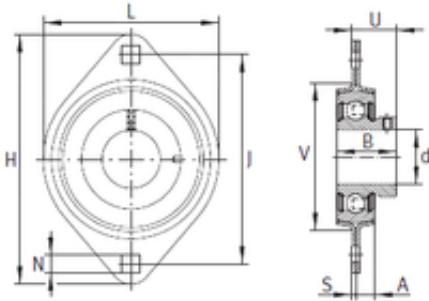

ISO BEARING-SINGAPORE (PTE)LTD.

INA RATY35 bearing units

Bearing No. RATY35

Bore Diameter	35 mm
d	35 mm
V	81 mm
U	28 mm
A	10,5 mm
B	35 mm
H	123 mm
J	100 mm
L	93,7 mm
N	10,5 mm
S	2,5 mm
Category	Bearings
Inventory	0.0
Manufacturer Name	SCHAEFFLER GROUP
Minimum Buy Quantity	N/A
Weight / Kilogram	0.56
Product Group	M06110

RATY35 Bearing 2D drawings and 3D CAD models