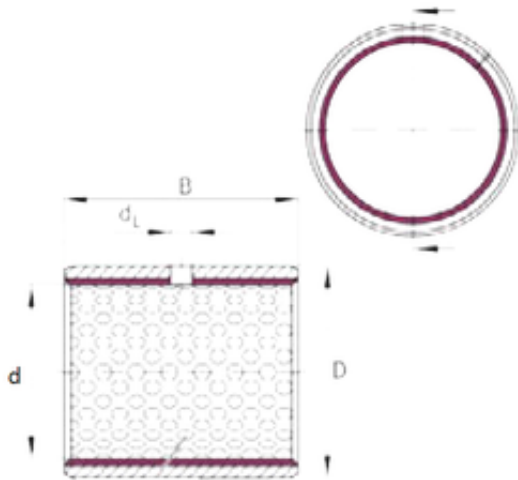

## ISO BEARING-SINGAPORE (PTE)LTD.

60 mm x 65 mm x 40 mm INA EGB6040-E50  
plain bearings

Bearing No. EGB6040-E50

Size	60x65x40 mm
Bore Diameter	60 mm
Outer Diameter	65 mm
Width	40 mm
d	60 mm
D	65 mm
B	40 mm
dL	6 mm
Category	Plain Bearings
Inventory	0.0
Manufacturer Name	SCHAEFFLER GROUP
Minimum Buy Quantity	N/A
Weight / Kilogram	0
Product Group	B04264

EGB6040-E50 Bearing 2D drawings and 3D CAD models