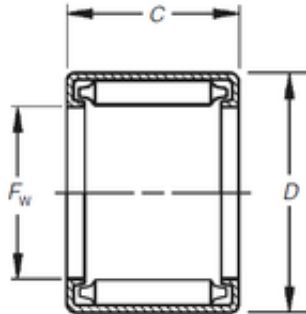

ISO BEARING-SINGAPORE (PTE)LTD.

INA F-54088 needle roller bearings

Bearing No. F-54088

| | |
|----------------|---------------|
| Size | 15.5x20x18 mm |
| Bore Diameter | 15,5 mm |
| Outer Diameter | 20 mm |
| Width | 18 mm |
| d | 15,5 mm |
| D | 20 mm |
| C | 18 mm |

F-54088 Bearing 2D drawings and 3D CAD models