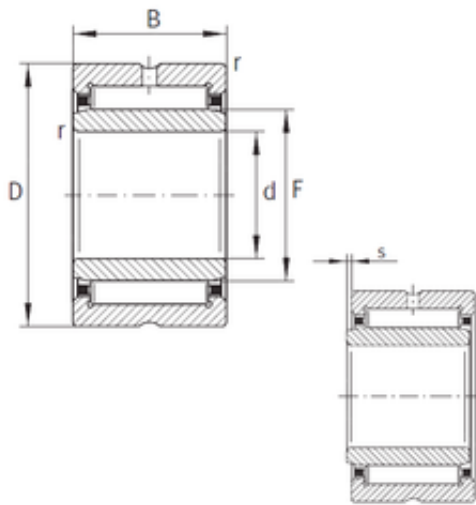

ISO BEARING-SINGAPORE (PTE)LTD.

60 mm x 85 mm x 25 mm INA NA4912-XL
needle roller bearings

Bearing No. NA4912-XL

Size	60x85x25 mm
Bore Diameter	60 mm
Outer Diameter	85 mm
Width	25 mm
d	60 mm
Fw	68 mm
D	85 mm
B	25 mm
C	25 mm
r min.	1 mm
S	1,5 mm
Weight	0,426 Kg
Basic dynamic load rating (C)	68 kN
Basic static load rating (C0)	108 kN
Fatigue load limit (Pu)	18,8
Reference speed	4 300 r/min

NA4912-XL Bearing 2D drawings and 3D CAD models