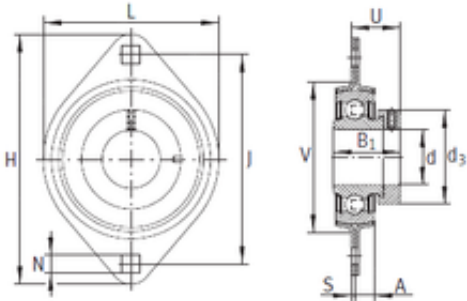

ISO BEARING-SINGAPORE (PTE)LTD.

INA RAT15 bearing units

RAT15 Bearing 2D drawings and 3D CAD models

Bearing No. RAT15

Bore Diameter	15 mm
d	15 mm
V	48 mm
U	24 mm
d3	28 mm
A	7 mm
B1	28,6 mm
H	81 mm
J	63,5 mm
L	58,7 mm
N	7,1 mm
S	2 mm
Category	Bearings
Inventory	0.0
Manufacturer Name	SCHAEFFLER GROUP
Minimum Buy Quantity	N/A
Weight / Kilogram	0.19
Product Group	M06110