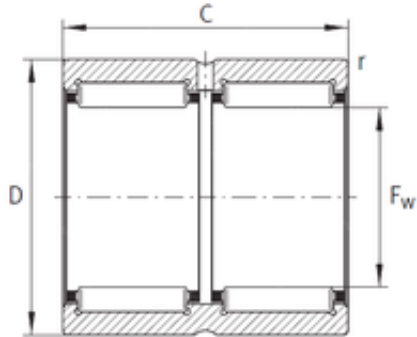

ISO BEARING-SINGAPORE (PTE)LTD.

INA RNA6917-ZW-XL needle roller bearings

Bearing No. RNA6917-ZW-XL

Size	100x120x63 mm
Bore Diameter	100 mm
Outer Diameter	120 mm
Width	63 mm
F _w	100 mm
D	120 mm
C	63 mm
r min.	1,1 mm
Weight	1,2 Kg
Basic dynamic load rating (C)	188 kN
Basic static load rating (C ₀)	400 kN
Fatigue load limit (P _u)	71
Reference speed	2900 r/min

RNA6917-ZW-XL Bearing 2D drawings and 3D CAD models