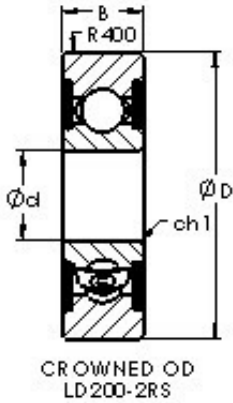

# ISO BEARING-SINGAPORE (PTE)LTD.

LD205-2RS Bearing 2D drawings and 3D CAD models

## AST LD205-2RS deep groove ball bearings

Bearing No. LD205-2RS

Size	25x62x15 mm
Bore Diameter	25 mm
Outer Diameter	62 mm
Width	15 mm
Bearing Type	Single row, crowned OD, sealed
Bore Dia (d)	25.0000
Outer Dia (D)	62.0000
Width (B)	15.0000
Dynamic Load Rating (Cr)	10,592
Static Load Rating (Cor)	6,865
Max Speed (Grease) (X1000 RPM)	8,300
Max. shaft corner radius, or 45 deg. chamfer (ch1)	1.500
Weight (g)	235.00
Material	52100 Chrome steel, or equivalent