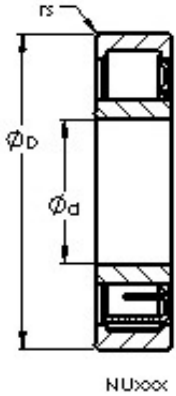

## AST NU328 EM cylindrical roller bearings

Bearing No. NU328 EM

Size	140x300x62 mm
Bore Diameter	140 mm
Outer Diameter	300 mm
Width	62 mm
Bearing Type	NU
Bore Dia (d)	140.0000
Outer Dia (D)	300.0000
Width (B)	62.0000
Radius (min) (rs)	4.000
Dynamic Load Rating (Cr)	703,000
Static Load Rating (Cor)	861,000
Max Speed (Grease) (X1000 RPM)	2
Max Speed (Oil) (X1000 RPM)	2
Max. Shaft Shoulder Dia. Inner (Li)	180.0
Min. Housing Shoulder Dia., Outer (Lo)	264.0
Weight (g)	22,760.00
Precision	RBEC 1
Standard Clearance	C0
Material	52100 Chrome steel, or equivalent

NU328 EM Bearing 2D drawings and 3D CAD models