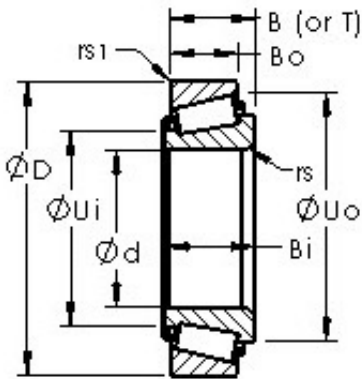

ISO BEARING-SINGAPORE (PTE)LTD.

AST 74550A/74850 tapered roller bearings

Bearing No. 74550A/74850

Bore Diameter	139,7 mm
Outer Diameter	215,9 mm
Width	47,625 mm
Bearing Type	single row assembly
Bore Dia (d)	5.5000
Outer Dia (D)	8.5000
Width (B)	1.8750
Outer Width (Bo)	1.3750
Inner Width (Bi)	1.8750
Radius (min) (rs)	0.252
Radius (min) (rs1)	0.130
Weight (g)	5,990.00
Material	52100 chrome steel or equiavelent

74550A/74850 Bearing 2D drawings and 3D CAD models